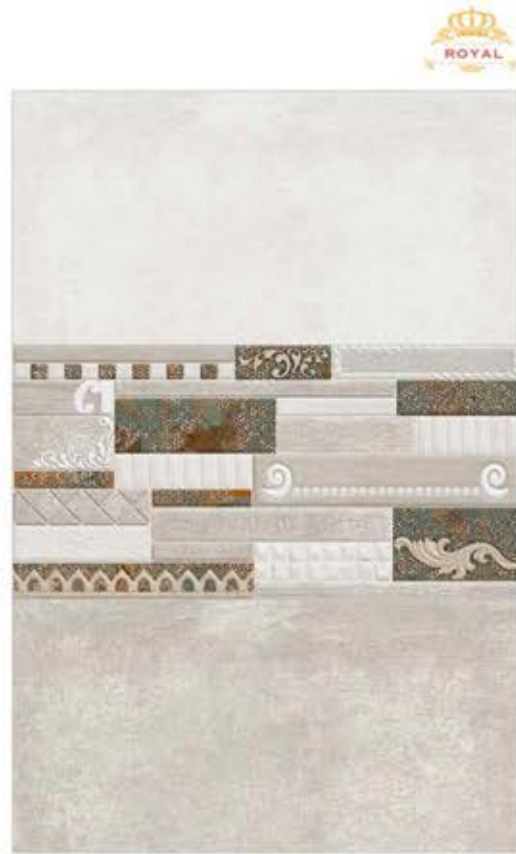

3134 - L
3134 - HL
3134 - L
60 x 30 cm

DIAAMOND
SUGAR

IMAGINE A
UNIQUE SURFACE
WITH
ARCHISTYLE

3141

Royal Series

3141 - L

3141 - D

60 x 30 cm