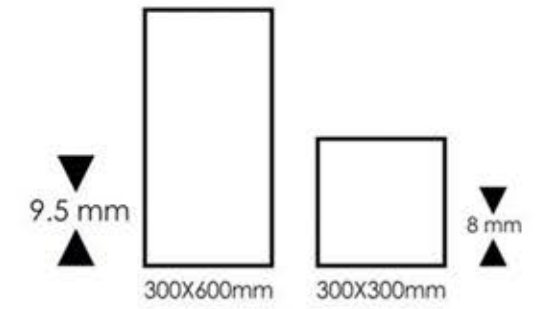

24420

Premium Series

- 24420 - L
- 24420 - HL
- 24420 - D
- 60 x 30 cm