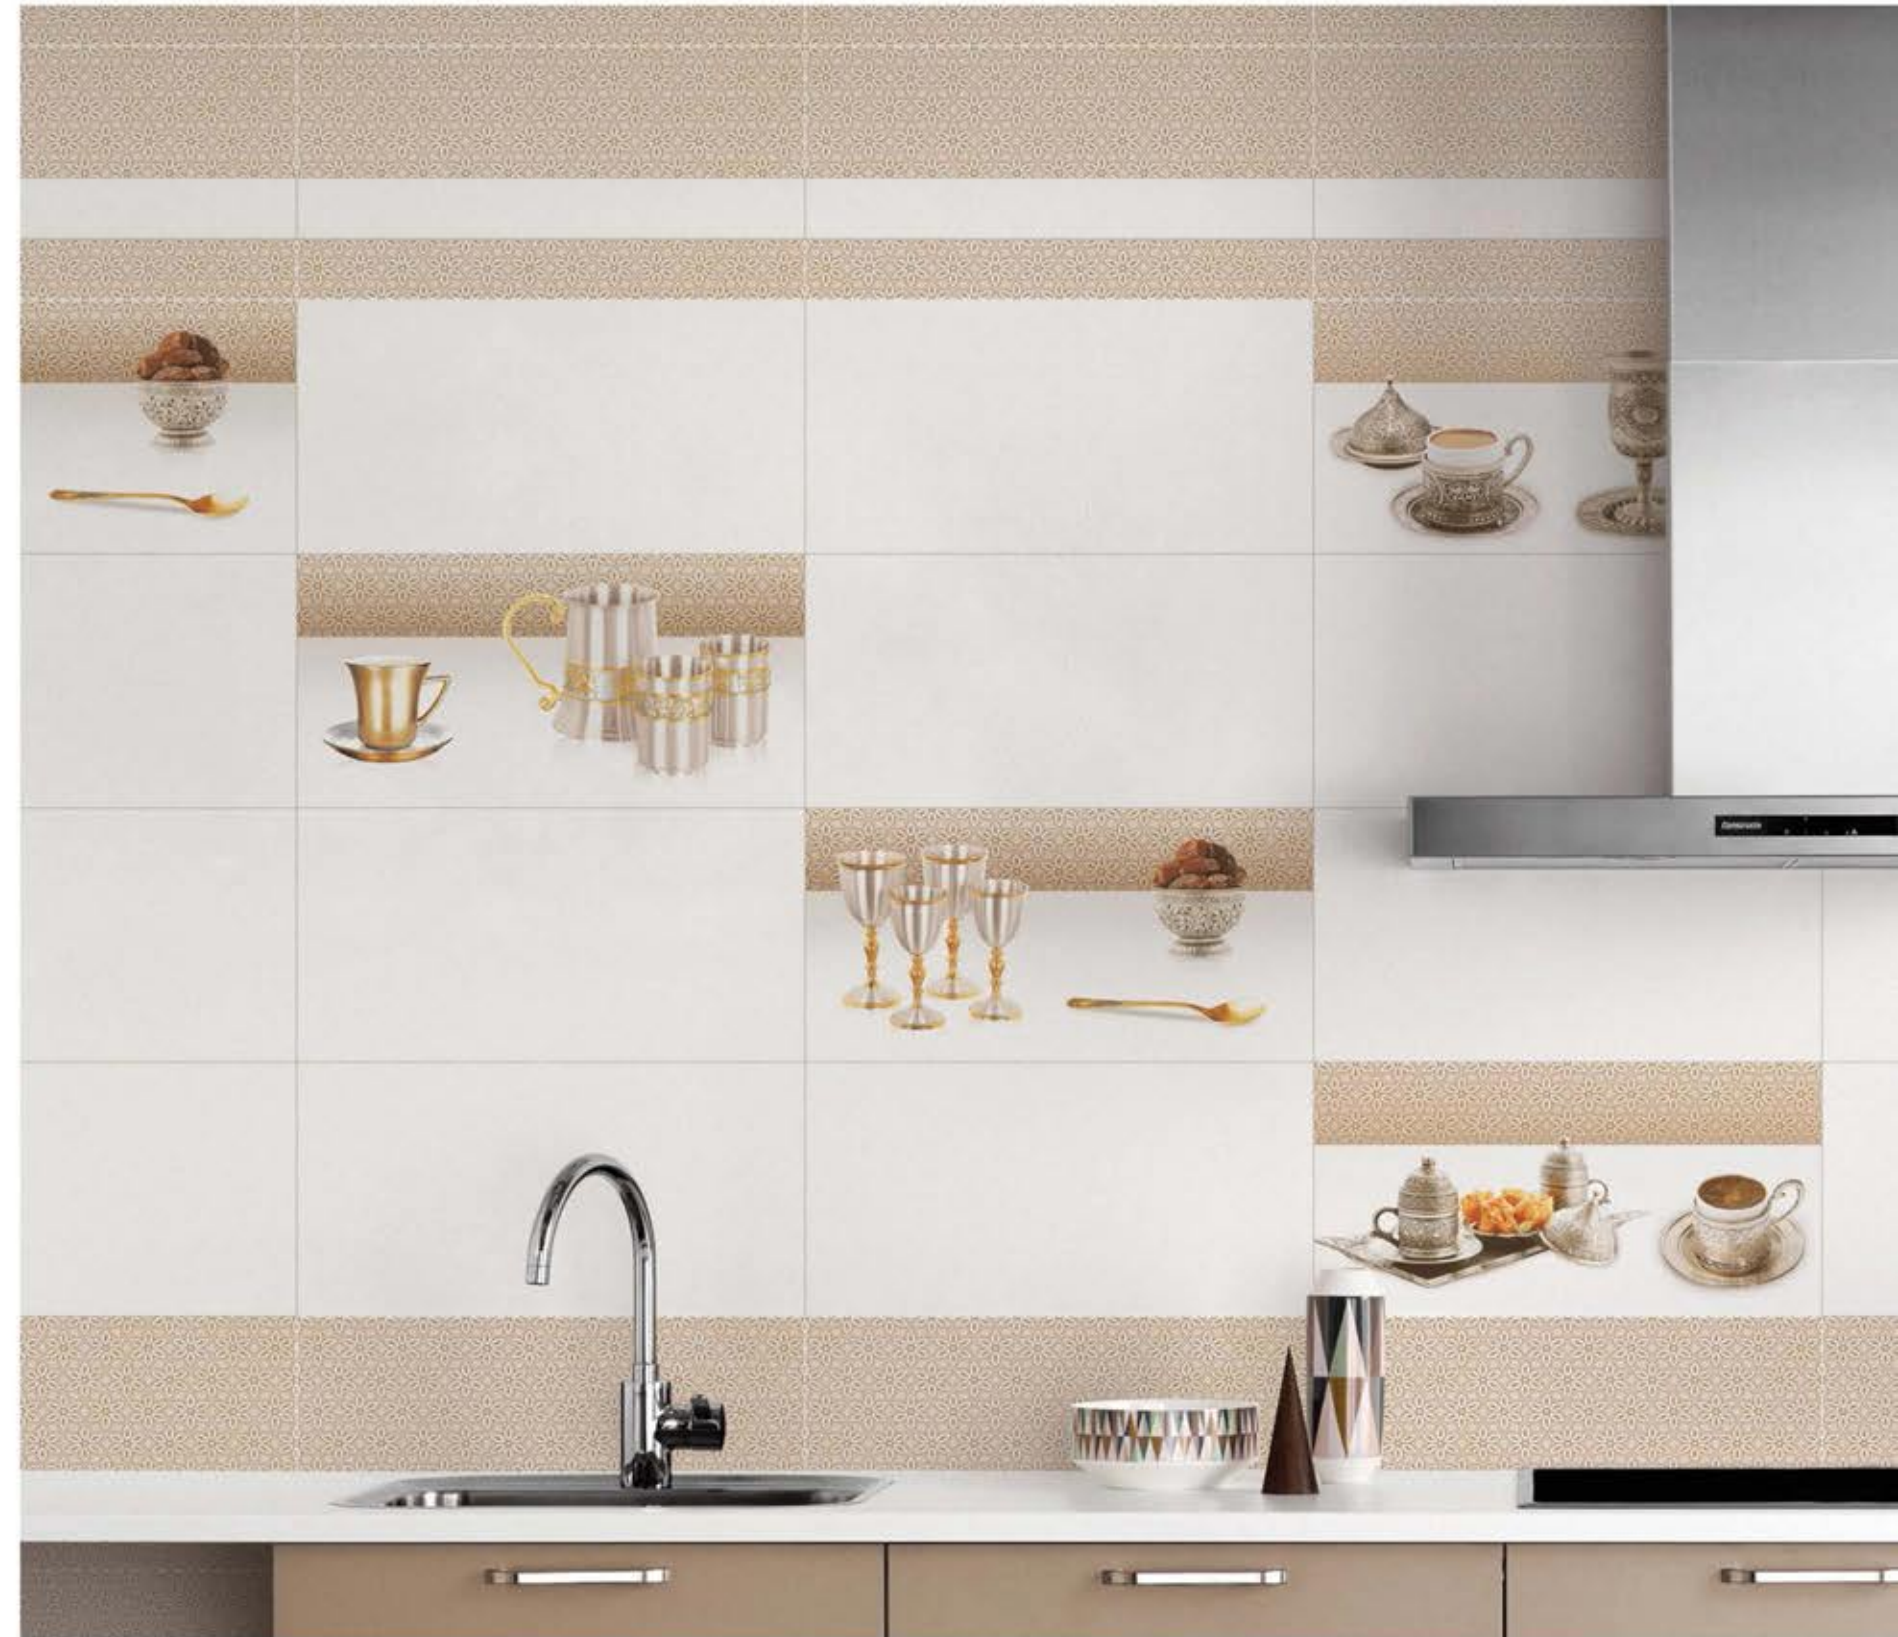

GLOSSY

IMAGINE A
UNIQUE SURFACE
WITH
ARCHISTYLE

Royal Series
Textil Crema (R-1)
Textil Gold (R-1)

60 x 30 cm

Royal Series
Textil Gold Decor-1 (R-1)
Textil Gold Decor-2 (R-1)

60 x 30 cm

Royal Series
Textil Gold Decor-4 (R-1)
Textil Gold Decor-5 (R-1)

60 x 30 cm