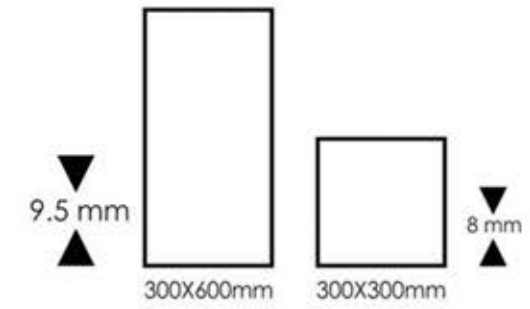

Premium Series

Paris Crema Baige (H-4)
Paris Crema Decor (H-4)
Paris Crema (H-4)
60 x 30 cm

ELEVATION

IMAGINE A
UNIQUE SURFACE
WITH
ARCHISTYLE

Premium Series

EL-522 (HD)
EL-523 (HD)
EL-524 (HD)
60 x 30 cm

Premium Series