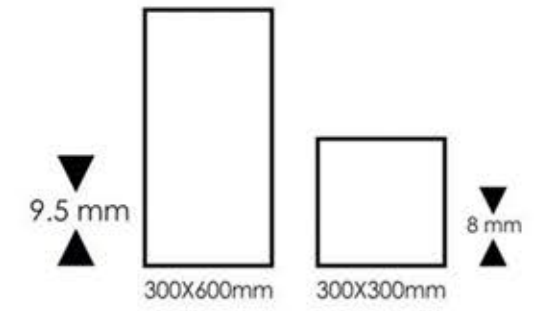

Royal Series

- Arty Marron Baige (RG-1)
- Arty Marron Decor (R-1)
- Arty Marron (RG-1)
- 60 x 30 cm

GLOSSY

IMAGINE A
UNIQUE SURFACE
WITH
ARCHISTYLE

Becky Gris

Bizote Blue

Bizote Gray

Blue Leaf