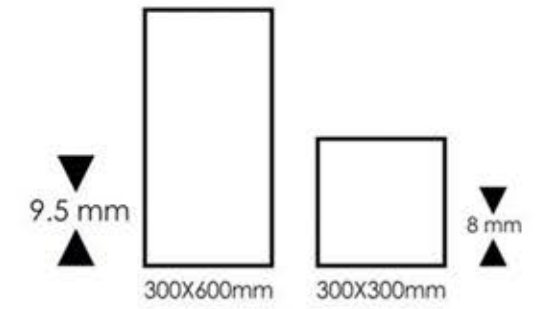

GLOSSY

IMAGINE A
UNIQUE SURFACE
WITH
ARCHISTYLE

Fancy Gray

Royal Series
Fancy Gray Baige (RG-1)
Fancy Gray (RG-1)

60 x 30 cm

Royal Series
Fancy Gray Decor-A (LR-1)
Fancy Gray Decor-B (LR-1)

60 x 30 cm

Royal Series
Frank Fruity Baige (RG-1)
Frank Fruity Decor-1 (R-1)
Frank Fruity Baige (RG-1)
60 x 30 cm

Royal Series
Hibis Maron Baige (RG-1)
Hibis Maron (RG-1)

60 x 30 cm

Royal Series
Hibis Maron Decor-A (LR-1)
Hibis Maron Decor-B (LR-1)

60 x 30 cm

Royal Series
Hilton Marron Beige (RG-1)
Hilton Maroon Decor-2 (R-1)
Hilton Marron (RG-1)
60 x 30 cm