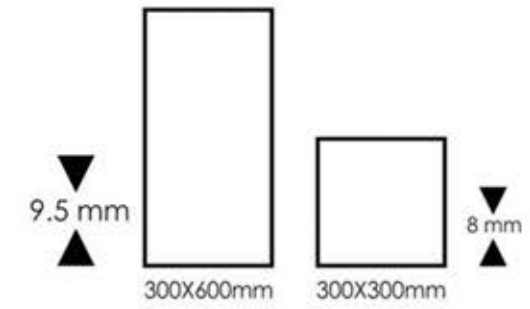

Koyu Gray

Premium Series

Koyu Gray Baige (M-3)
Koyu Gray Decor (M-3)
Koyu Gray Baige (M-3)
60 x 30 cm