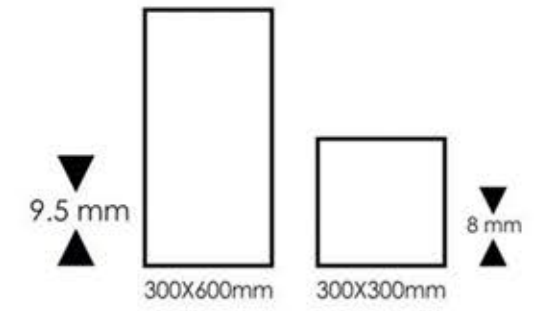

GLOSSY

IMAGINE A
UNIQUE SURFACE
WITH
ARCHISTYLE

24383

Premium Series

24383 - L
24383 - HL
24383 - D
60 x 30 cm

Premium Series

24408 - L
24408 - HL
24408 - D
60 x 30 cm

Premium Series

24410 - L
24410 - HL
24410 - D
60 x 30 cm

Premium Series

24411 - L
24411 - HL
24411 - D
60 x 30 cm

Premium Series

24412 - L
24412 - HL
24412 - D
60 x 30 cm

Premium Series

Mosaico Gray Baige
Mosaico Gray Decor
Mosaico Gray
60 x 30 cm