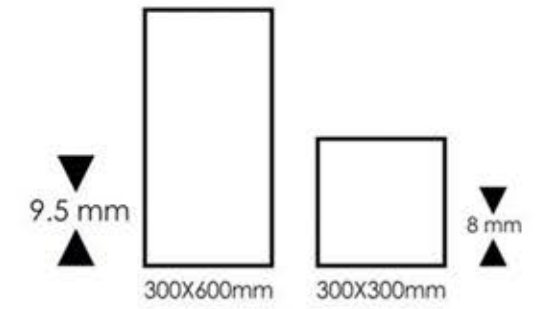

Nitro Glamour

Premium Series

Nitro Glamour Baige(RG-1)
Nitro Glamour Decor-1(RG-1)
Nitro Glamour(RG-1)
60 x 30 cm

GLOSSY

IMAGINE A
UNIQUE SURFACE
WITH
ARCHISTYLE

Aldana White

Angle Gray

Arty Marron