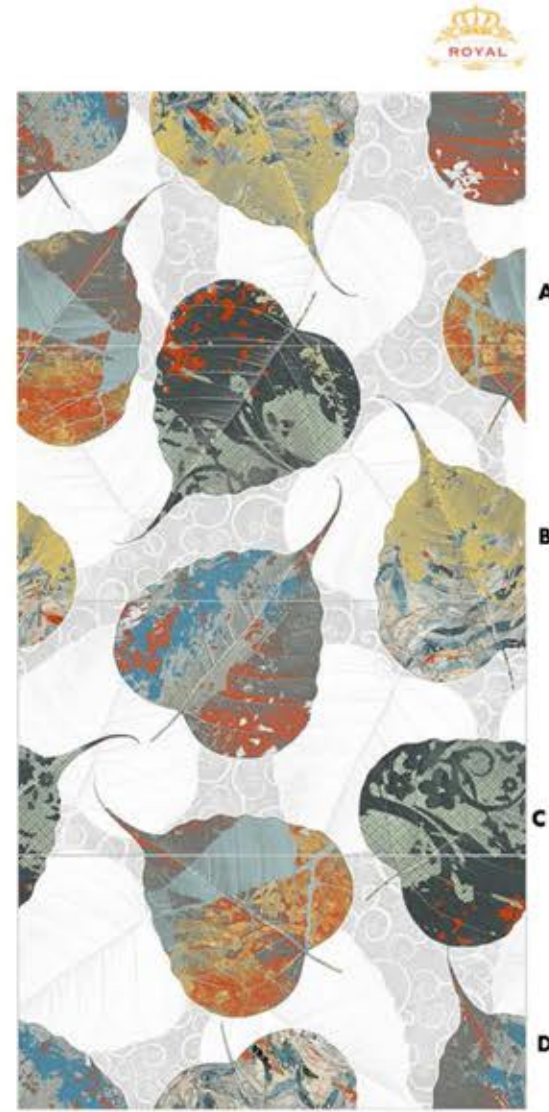

Royal Series

- Melisa Marfil Decor-A (LR-1)
- Melisa Marfil Decor-B (LR-1)
- 60 x 30 cm

GLOSSY

IMAGINE A
UNIQUE SURFACE
WITH
ARCHISTYLE

Leaf Multy

Royal Series

Leaf Multy Baige (RG-1)
Leaf Multy (RG-1)

60 x 30 cm