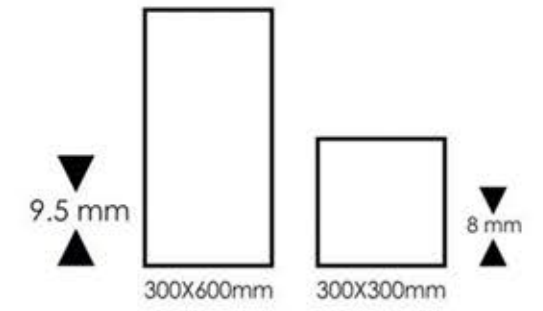

Royal Series

3109-L
3109-D
60 x 30 cm

DIAAMOND
SUGAR

IMAGINE A
UNIQUE SURFACE
WITH
ARCHISTYLE

3110

Royal Series

3110 - L
3110 - HL
3110 - D
60 x 30 cm

3116